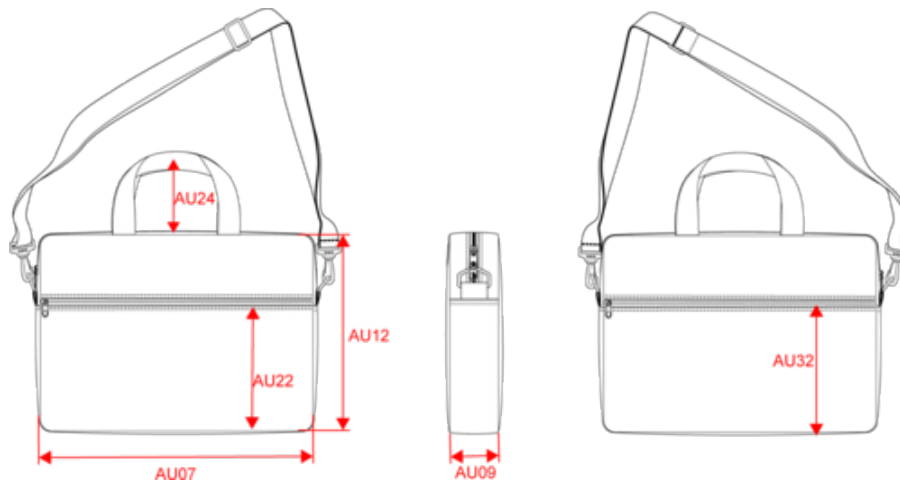

KI0435

Work shoulder bag

- Designed for full decoration access.
- Padded compartment to fit and protect up to 15-inch laptops.
- Adjustable shoulder strap for optimal comfort.

100% cotton. Cotton work bag with document compartment and adjustable shoulder strap. Dual pocket with side zip fastenings for a 100% customisable product. Padded main compartment to store a laptop measuring up to 15".

More information

Logistic

Country of origin

Customs code

Washing instructions

KI0435

Work shoulder bag

Dimensions (cm)

Measurements in cm	One size
AU07 - Total width	40.00
AU09 - Depth of bottom part	10.00
AU12 - Total height	29.50
AU24 - Handle height	14.00
AU22 - Front pocket height	19.00
AU32 - Back pocket height	19.00

Light Titanium
RVB : 87,85,83
Pantone C : 418C
Pantone TCX : 18-0306TCX

Black

RVB : 35,35,37
Pantone C : Black
Pantone TCX : 19-4004TCX

Logistic

1

20

Sizes	Width (cm)	Height (cm)	Length (cm)	Net weight (kg)	Gross weight (kg)	Pieces/Box	Pieces/Bundle
One Size	33.00	44.00	44.00	10.80000	13.30000	20	1